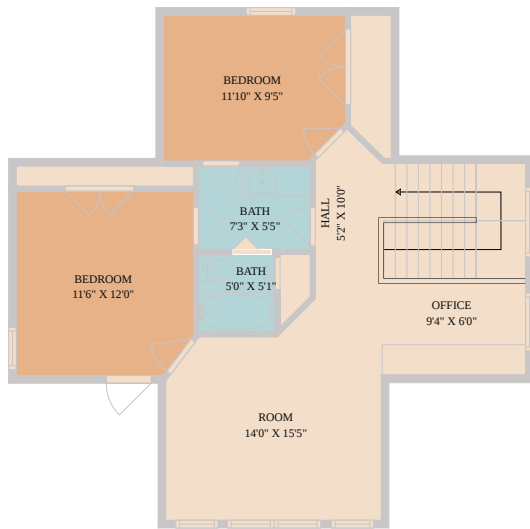

TWIST TOURS