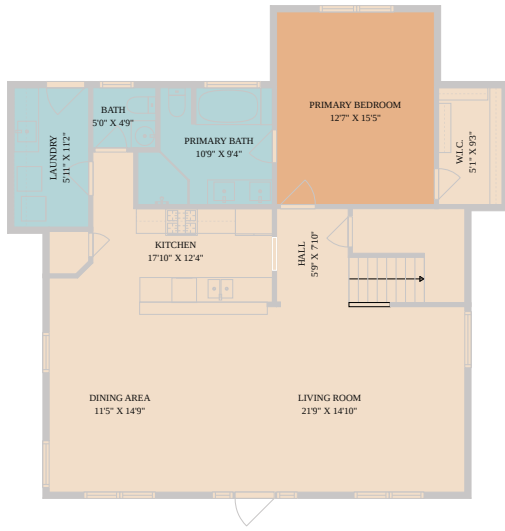

TWIST TOURS