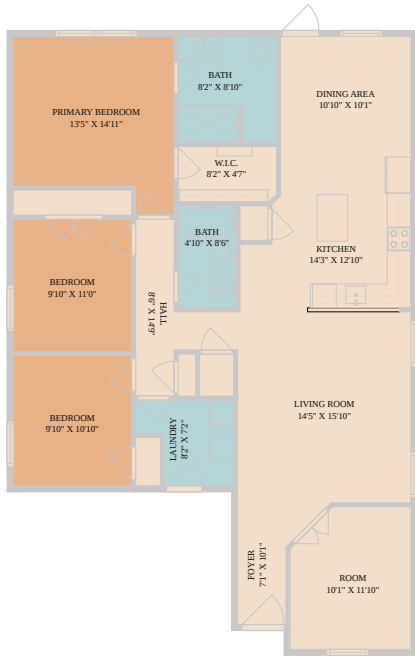

**TWIST
TOURS**

Angie McWethy

Broker Associate

📞 512-695-2117

✉️ angiemcwethy@magnoliarealty.com

🌐 www.magnoliarealtyroundrock.com/angie

**MAGNOLIA
REALTY**

© 2026 331 Enterprises, LLC. All rights reserved. This floor plan is an approximation of existing structures and features and is provided for convenience only with the permission of the seller. All measurements are approximate and not guaranteed to be exact or to scale. Buyer should confirm measurements using their own sources.