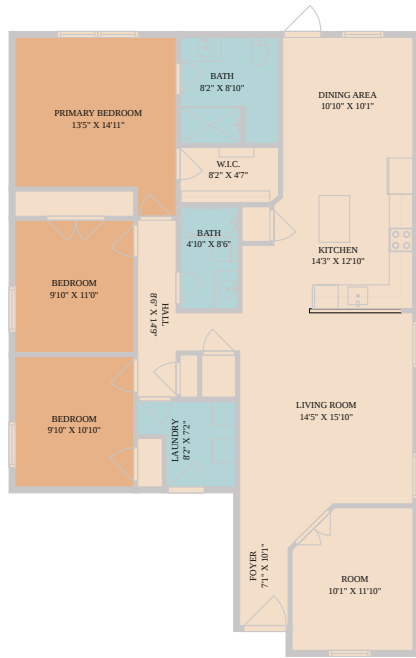

**TWIST
TOURS**

© 2026 331 Enterprises, LLC. All rights reserved. This floor plan is an approximation of existing structures and features and is provided for convenience only with the permission of the seller. All measurements are approximate and not guaranteed to be exact or to scale. Buyer should confirm measurements using their own sources.