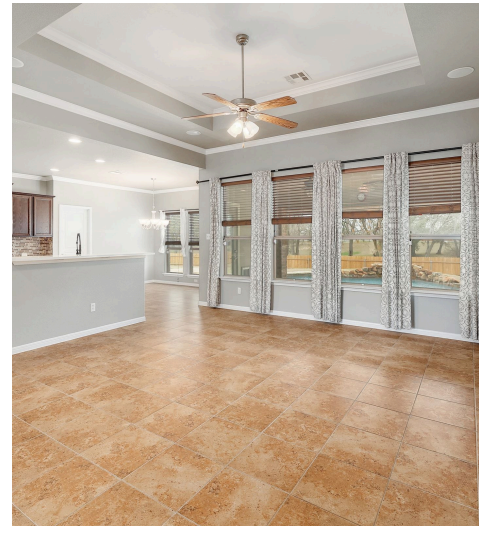

7238 Valley Mist Drive
Temple, TX 76502

See online or with your mobile device:

<https://7238valleymistdrive.mls.tours>

**TWIST
TOURS**

Floor Plan Created By Cubicase App. Measurements Deemed Highly Reliable But Not Guaranteed.