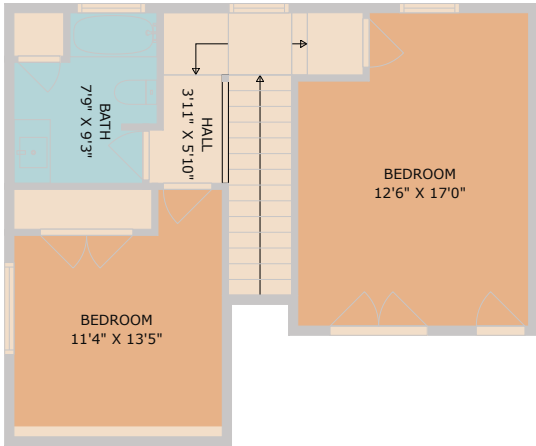

**TWIST
TOURS**