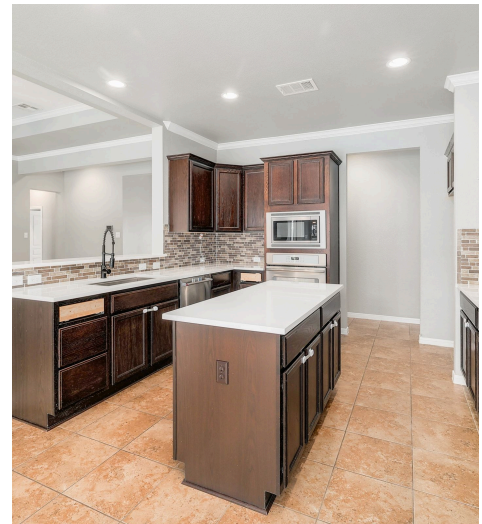

Shanna Heidmann

📞 407-463-3959

✉️ shanna@goodrich-realty.com

© 2026 331 Enterprises, LLC. All rights reserved. This floor plan is an approximation of existing structures and features and is provided for convenience only with the permission of the seller. All measurements are approximate and not guaranteed to be exact or to scale. Buyer should confirm measurements using their own sources.