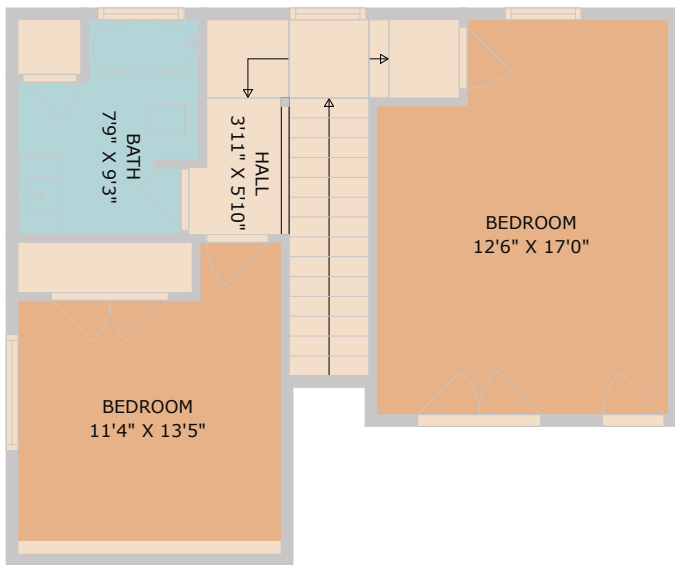

TWIST TOURS