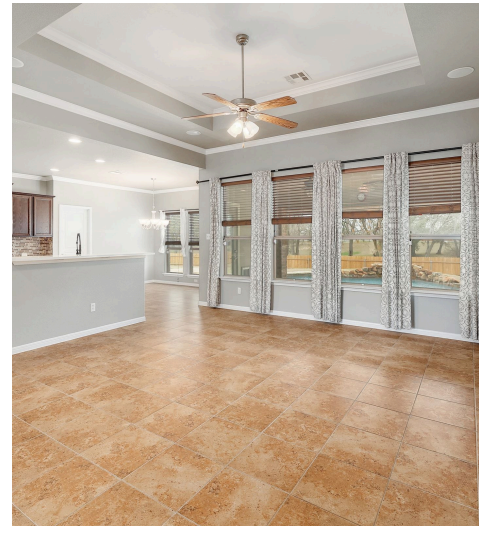

7238 Valley Mist Drive
Temple, TX 76502

See online or with your mobile device:

<https://7238valleymistdrive.mls.tours>

TWIST TOURS

Floor Plan Created by Cubicasa App. Measurements Deemed Highly Reliable But Not Guaranteed.