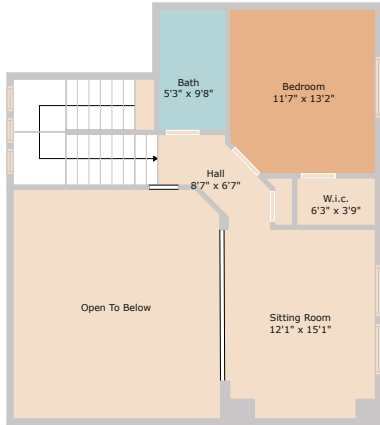

**TWIST
TOURS**