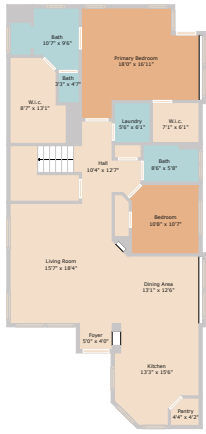

**TWIST
TOURS**