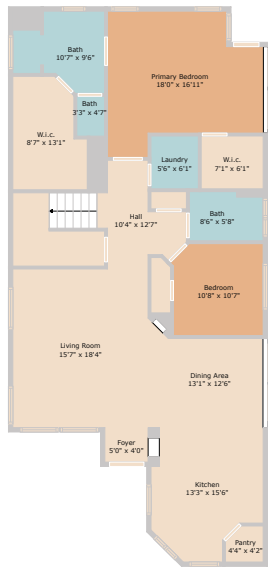

TWIST TOURS

TWIST TOURS

TWIST TOURS

© 2024 TBD. All rights reserved. This floor plan is an approximation of existing structures and features and is provided for convenience only with the permission of the seller. All measurements are approximate and not guaranteed to be exact or to scale. Buyer should confirm measurements using their own sources.