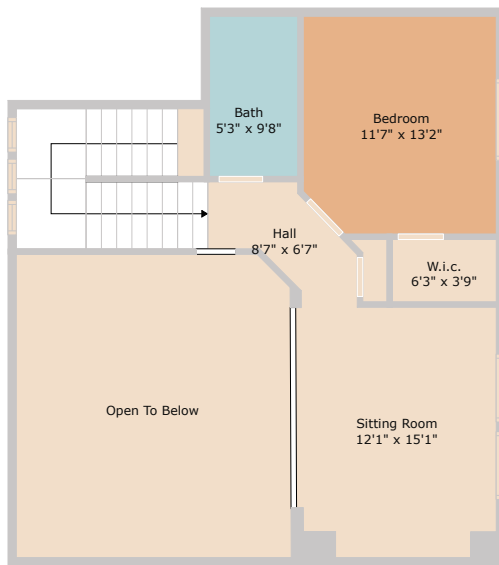

TWIST TOURS