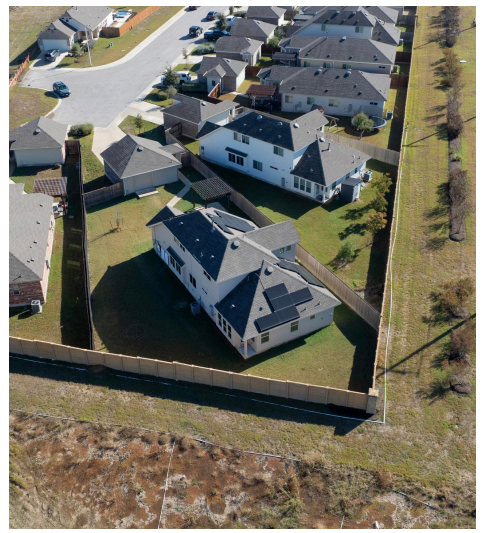

5801 Principale Drive
Pflugerville, TX 78660

See online or with your mobile device:
<https://5801principaledrive.mls.tours>

TWIST TOURS

Floor Plan Created By Cubicasa App. Measurements Deemed Highly Reliable But Not Guaranteed.