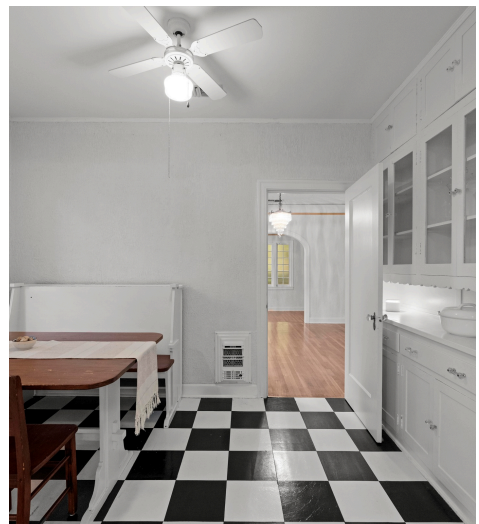

1500 Wethersfield Road  
Austin, TX 78703

See online or with your mobile device:  
<https://1500wethersfieldroad.mls.tours>

**Michelle Keahey**

Realtor

📞 512-423-8844

✉️ [michellekeahey@realtyaustin.com](mailto:michellekeahey@realtyaustin.com)