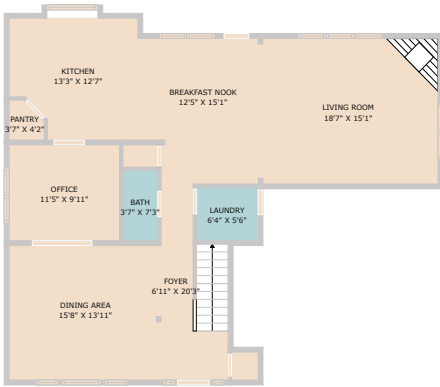

FLOOR 1

© 2025 TBD. All rights reserved. This floor plan is an approximation of existing structures and features and is provided for convenience only with the permission of the seller. All measurements are approximate and not guaranteed to be exact or to scale. Buyer should confirm measurements using their own sources.