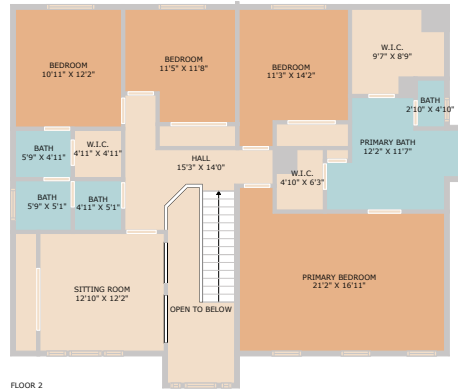

FLOOR 2

© 2025 TBD. All rights reserved. This floor plan is an approximation of existing structures and features and is provided for convenience only with the permission of the seller. All measurements are approximate and not guaranteed to be exact or to scale. Buyer should confirm measurements using their own sources.