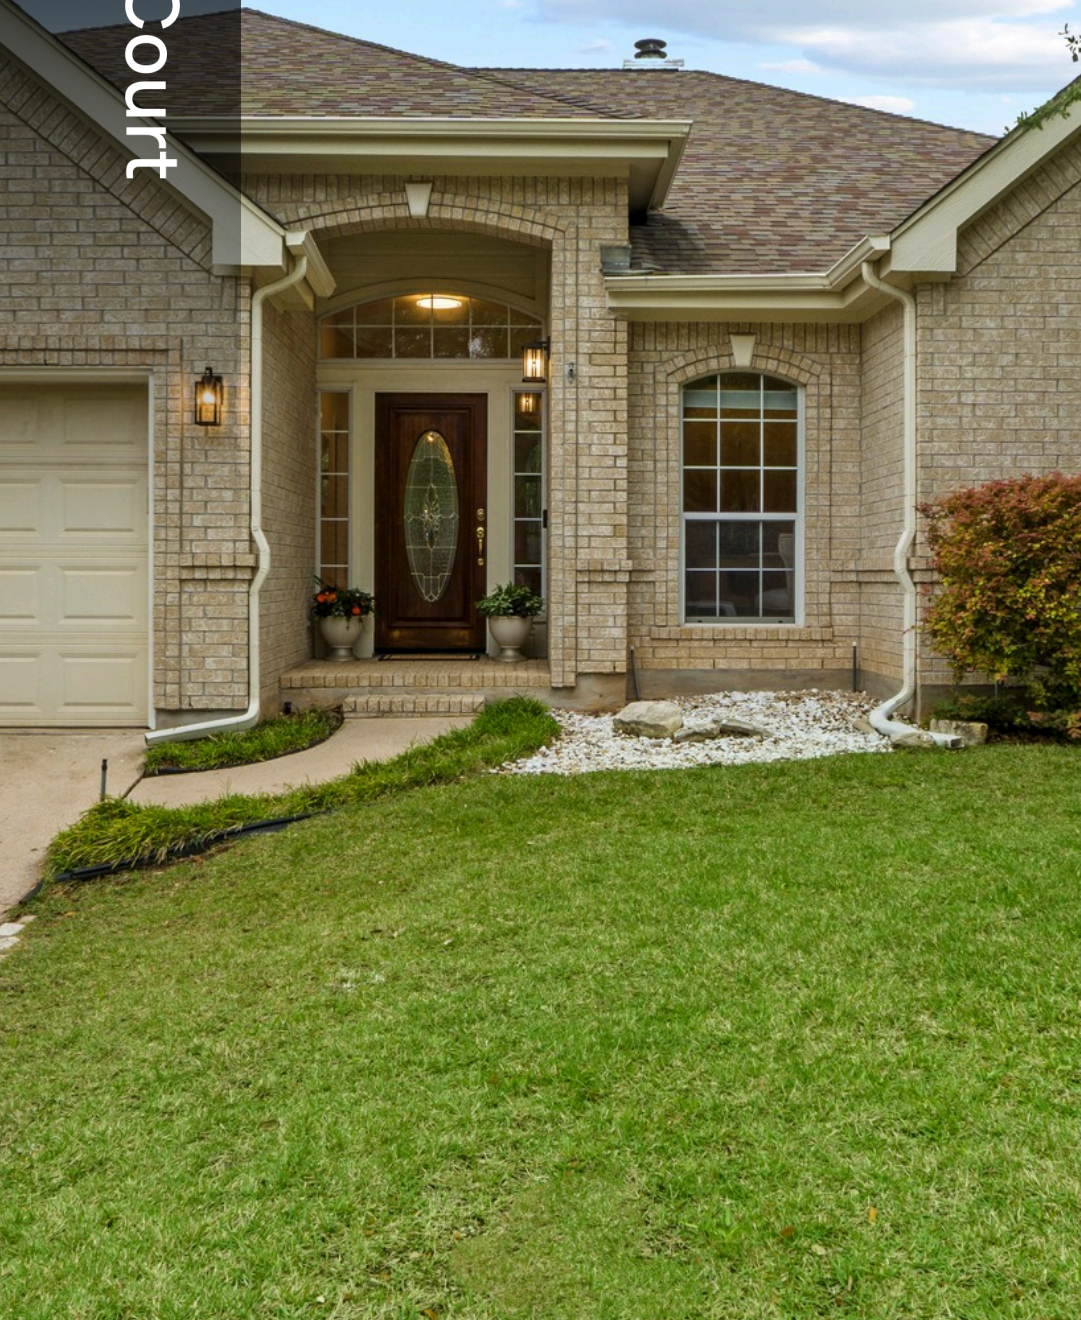

3508 Savoy Court
Austin, TX 78738

See online or with your mobile device:
<https://3508savoycourt.mls.tours>

Michael Scheffe

📞 5124236014

✉️ scheffe.michael@gmail.com