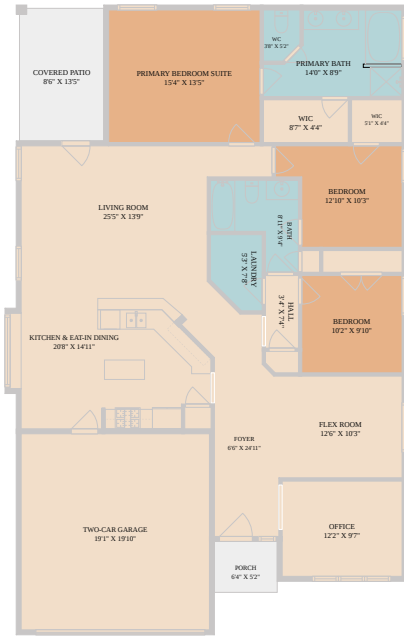

**TWIST
TOURS**

© 2026 331 Enterprises, LLC. All rights reserved. This floor plan is an approximation of existing structures and features and is provided for convenience only with the permission of the seller. All measurements are approximate and not guaranteed to be exact or to scale. Buyer should confirm measurements using their own sources.