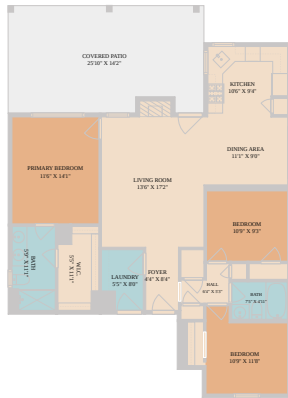

**TWIST
TOURS**

Kimberlea Krenek

Realtor

📞 512-922-4874

✉️ kim@mytxhomesearch.com

© 2026 331 Enterprises, LLC. All rights reserved. This floor plan is an approximation of existing structures and features and is provided for convenience only with the permission of the seller. All measurements are approximate and not guaranteed to be exact or to scale. Buyer should confirm measurements using their own sources.