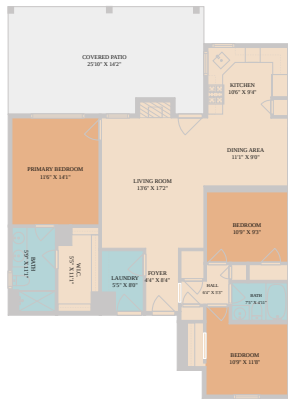

**TWIST
TOURS**

© 2026 331 Enterprises, LLC. All rights reserved. This floor plan is an approximation of existing structures and features and is provided for convenience only with the permission of the seller. All measurements are approximate and not guaranteed to be exact or to scale. Buyer should confirm measurements using their own sources.