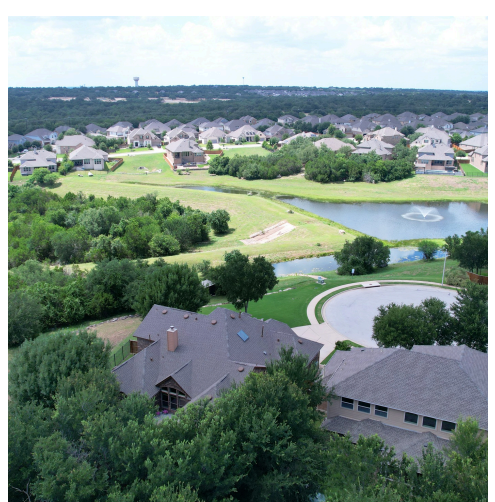

125 Lake Mineral Wells Drive
Georgetown, TX 78628

See online or with your mobile device:
<https://125lakemineralwellsdrive.mls.tours>

TWIST TOURS

Floor Plan Created By Calixto App. Measurements Deemed Highly Reliable But Not Guaranteed.