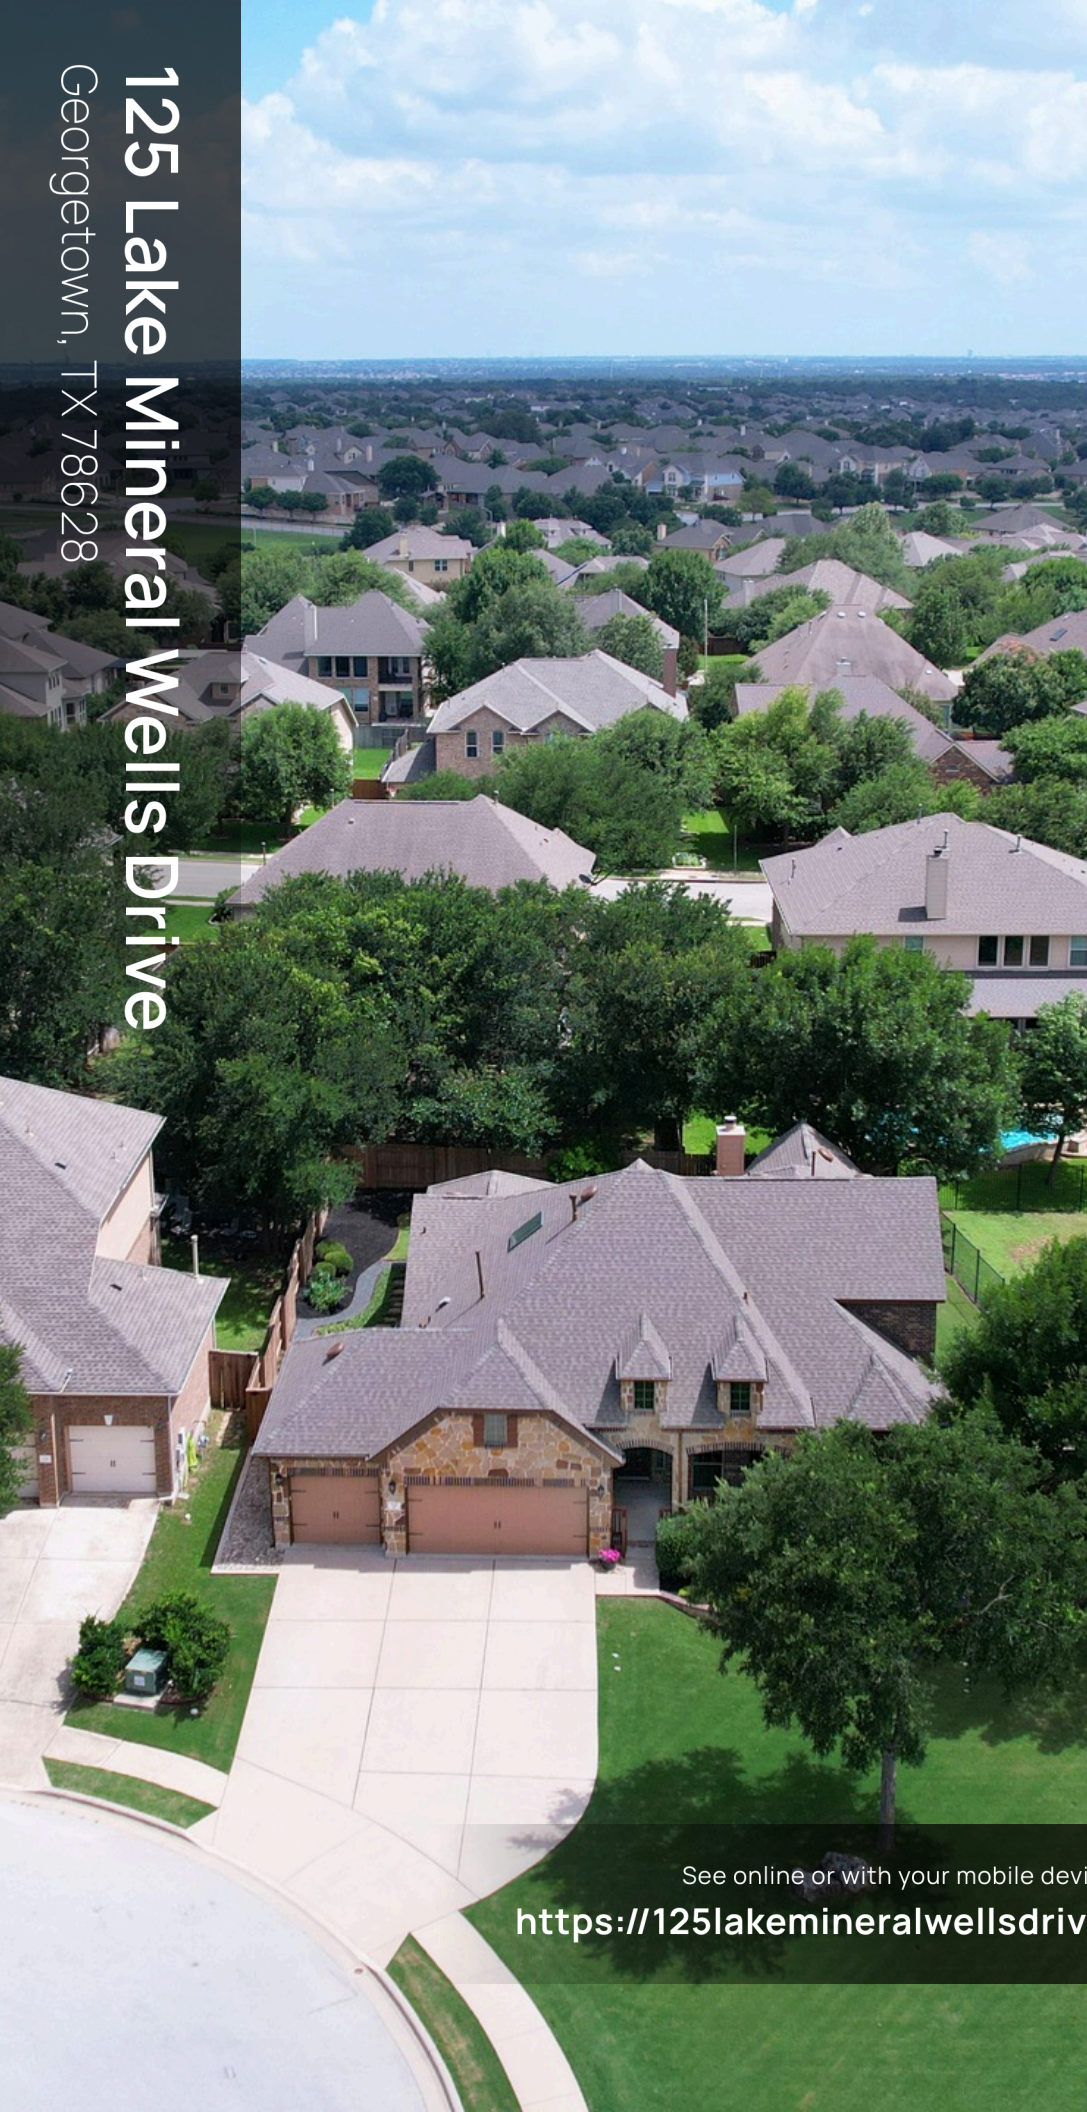

125 Lake Mineral Wells Drive
Georgetown, TX 78628

See online or with your mobile device:
<https://125lakemineralwellsdrive.mls.tours>

TWIST TOURS

Floor Plan Created By Calixto App. Measurements Deemed Highly Reliable But Not Guaranteed.