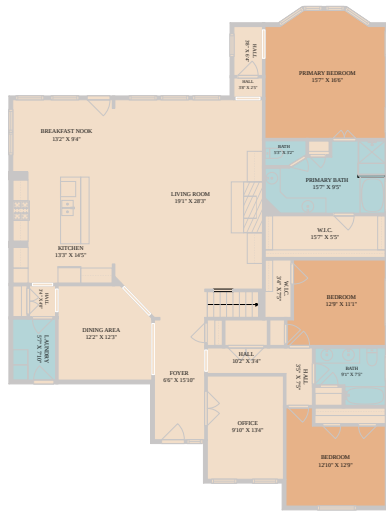

TWIST TOURS