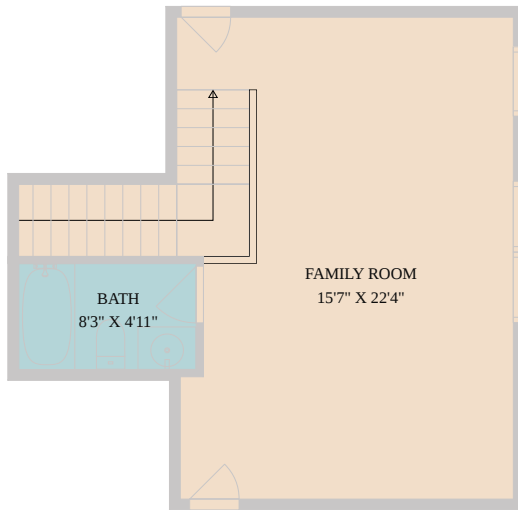

TWIST TOURS