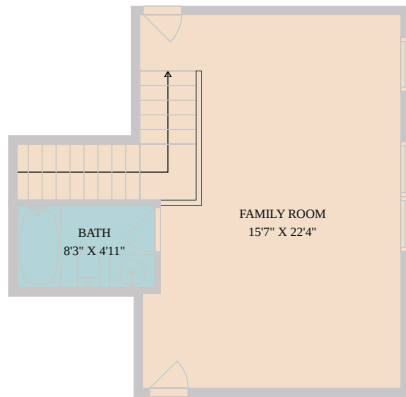

**TWIST
TOURS**

Ryan Ferguson

📞 512-786-8413

✉️ ryan@ryantheagent.com

🌐 onereal.com/ryan-ferguson