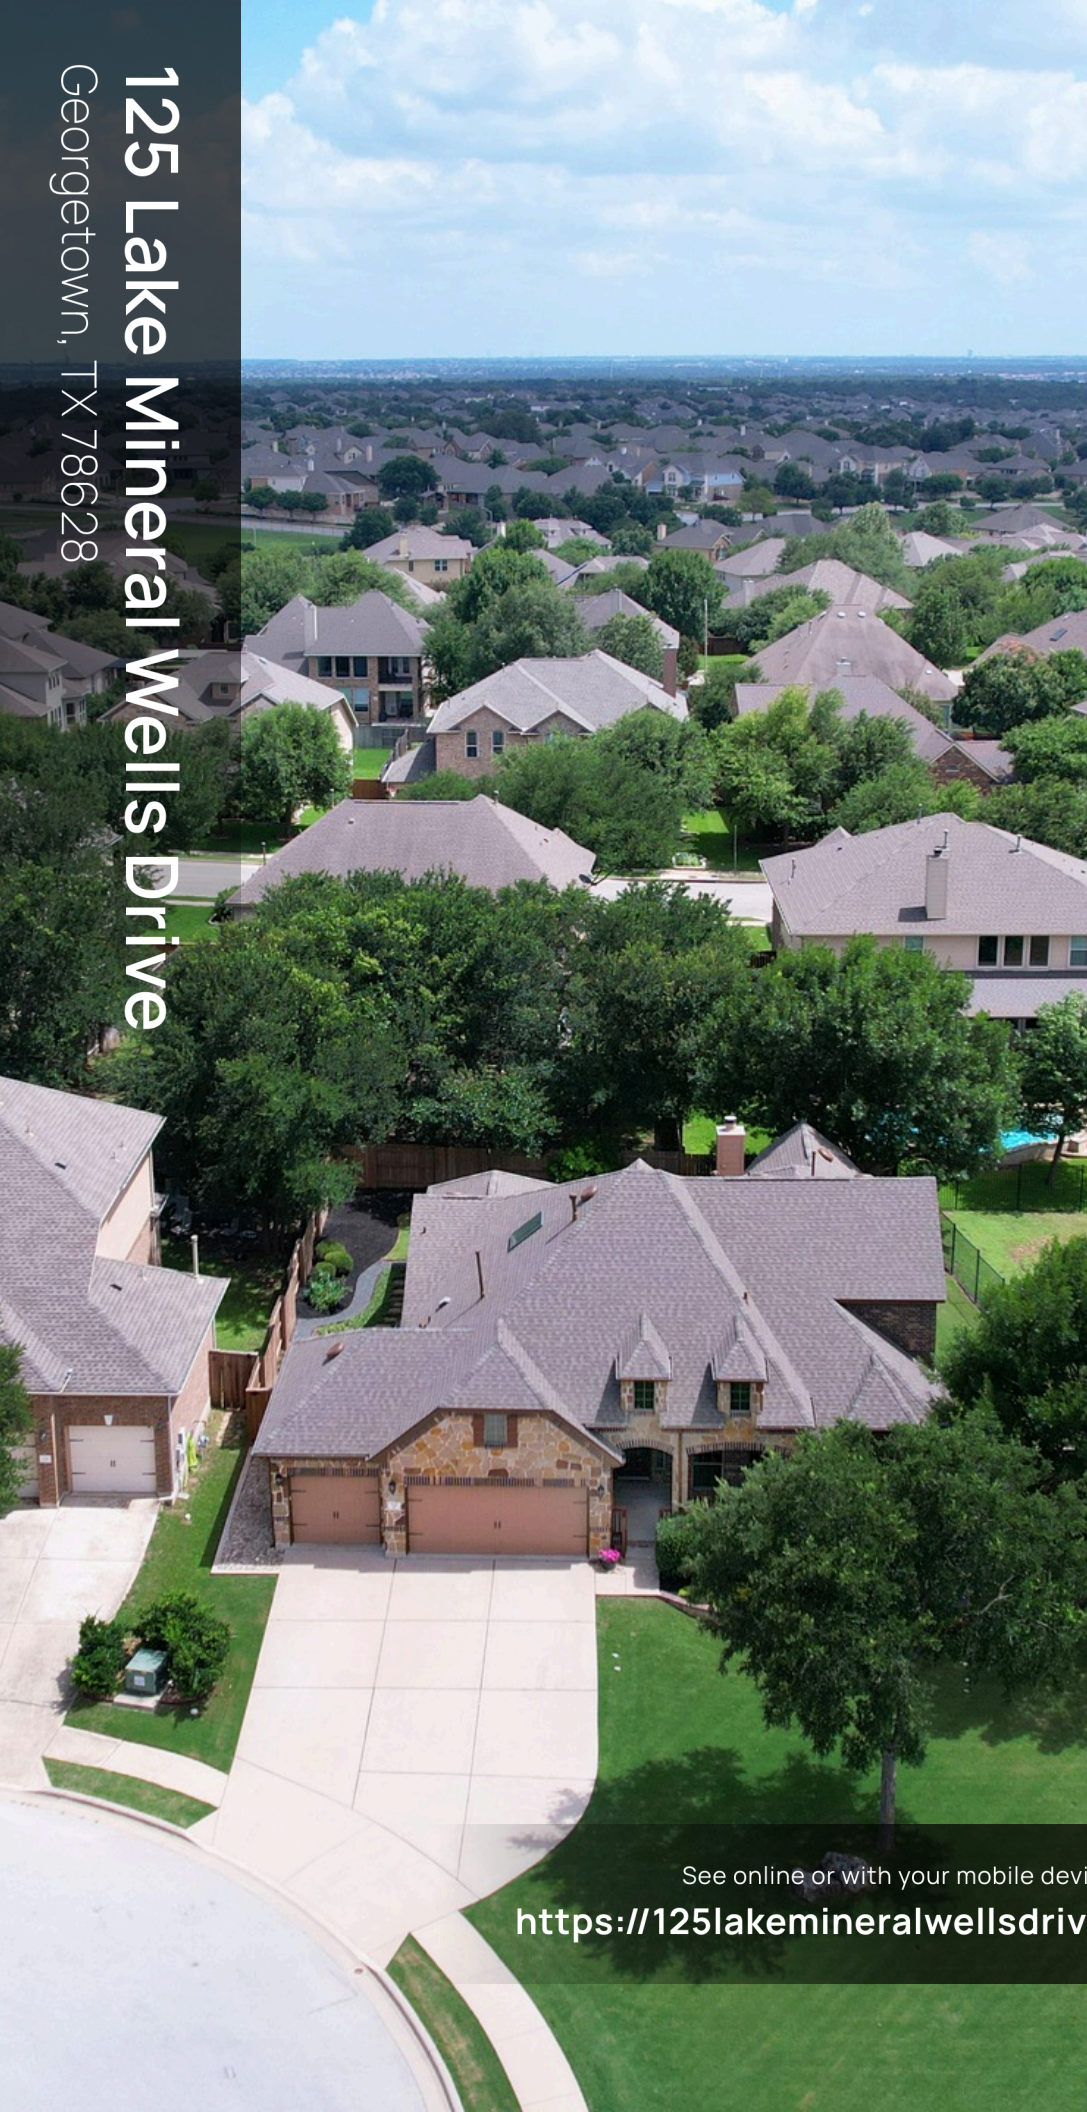

125 Lake Mineral Wells Drive
Georgetown, TX 78628

See online or with your mobile device:
<https://125lakemineralwellsdrive.mls.tours>

**TWIST
TOURS**

Floor Plan Created By Calixtus App. Measurements Deemed Highly Reliable But Not Guaranteed.