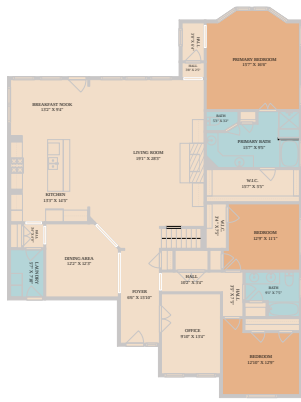

**TWIST
TOURS**