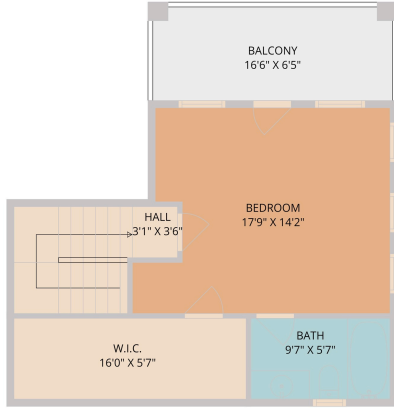

TWIST TOURS