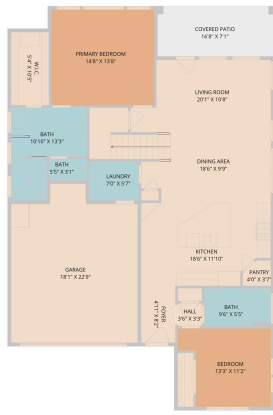

TWIST TOURS