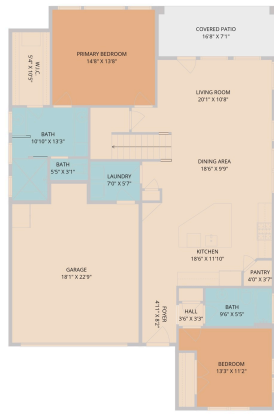

TWIST TOURS