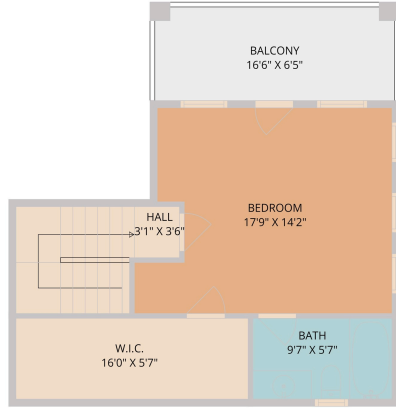

TWIST TOURS