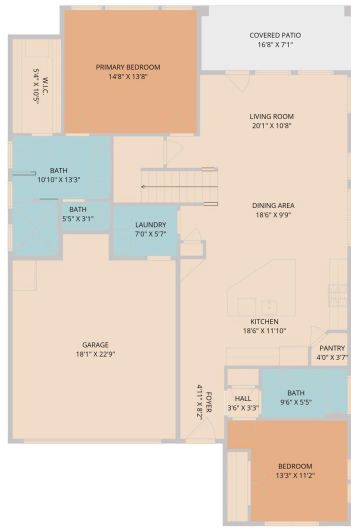

TWIST TOURS