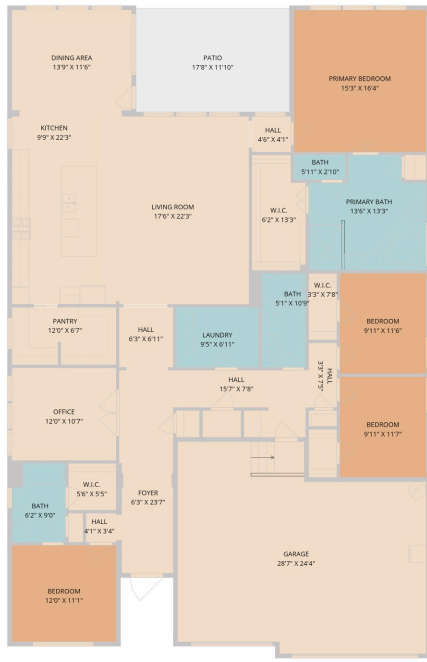

Home data report

126 Medina Hills Court, Belterra, Austin, Hays County, Texas, United States, 78737

Total Area: 2545 sq. ft

1st Floor: 2545 sq. ft

Excluded: Patio 209 sq. ft, Garage 615 sq. ft, Walls: 166 sq. ft

Property summary

- **1** Floors
- **4** Bedrooms
- **3** Bathrooms
- **1** Garages

Scan captured on Thu, 02 Apr 2026 23:00:58 GMT

© 2026 331 Enterprises, LLC. All rights reserved. This floor plan is an approximation of existing structures and features and is provided for convenience only with the permission of the seller. All measurements are approximate and not guaranteed to be exact or to scale. Buyer should confirm measurements using their own sources.