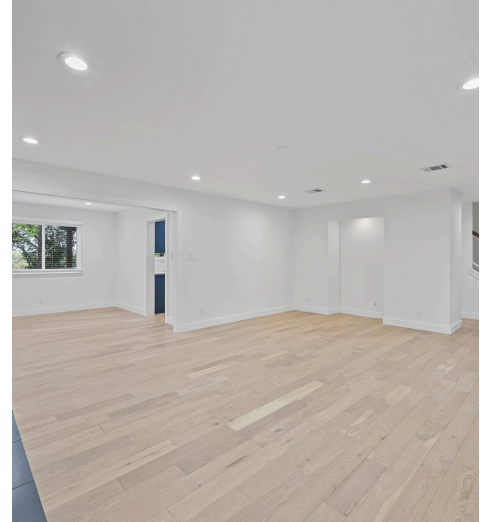

TWIST TOURS

TWIST TOURS

TWIST TOURS

© 2025 TBD. All rights reserved. This floor plan is an approximation of existing structures and features and is provided for convenience only with the permission of the seller. All measurements are approximate and not guaranteed to be exact or to scale. Buyer should confirm measurements using their own sources.