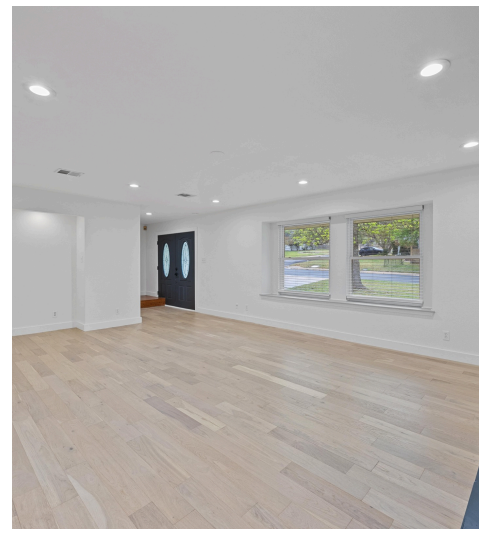

TWIST TOURS

TWIST TOURS

TWIST TOURS

© 2025 TBD. All rights reserved. This floor plan is an approximation of existing structures and features and is provided for convenience only with the permission of the seller. All measurements are approximate and not guaranteed to be exact or to scale. Buyer should confirm measurements using their own sources.