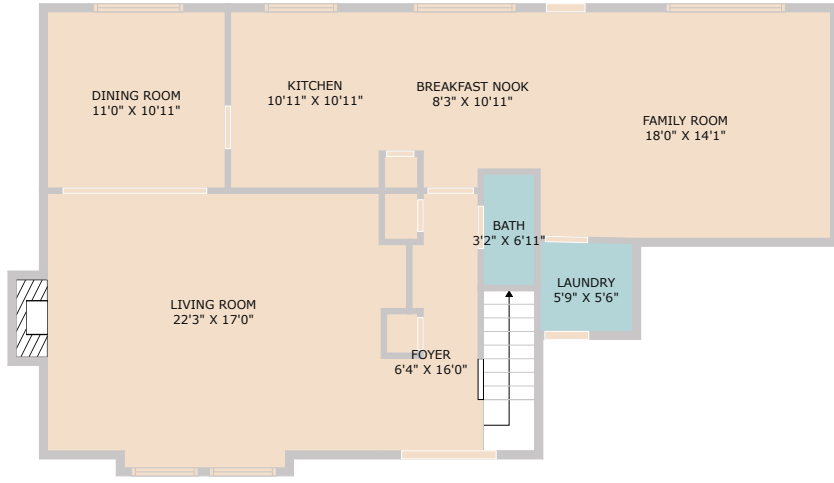

TWIST TOURS

TWIST TOURS

TWIST TOURS

© 2025 TBD. All rights reserved. This floor plan is an approximation of existing structures and features and is provided for convenience only with the permission of the seller. All measurements are approximate and not guaranteed to be exact or to scale. Buyer should confirm measurements using their own sources.