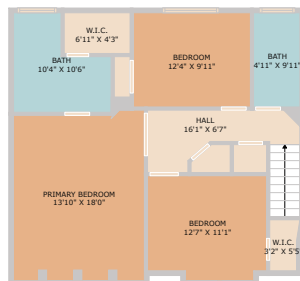

FLOOR 2

TWIST TOURS

© 2025 TBD. All rights reserved. This floor plan is an approximation of existing structures and features and is provided for convenience only with the permission of the seller. All measurements are approximate and not guaranteed to be exact or to scale. Buyer should confirm measurements using their own sources.