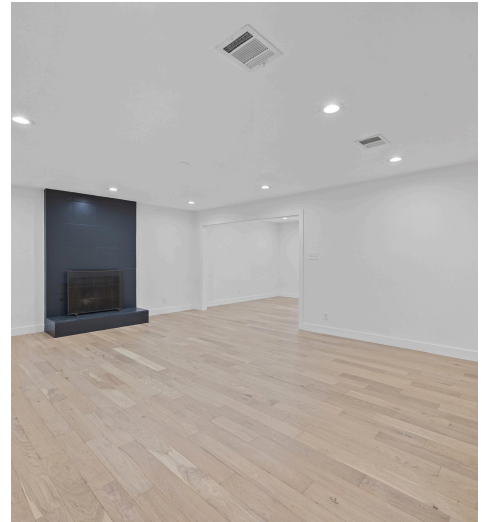

11101 Sierra Nevada Lane
Austin, TX 78759

See online or with your mobile device:
<https://11101sierranevadalane.mls.tours>

TWIST TOURS

Floor Plan Created By Cubicasa App. Measurements Deemed Highly Reliable But Not Guaranteed.