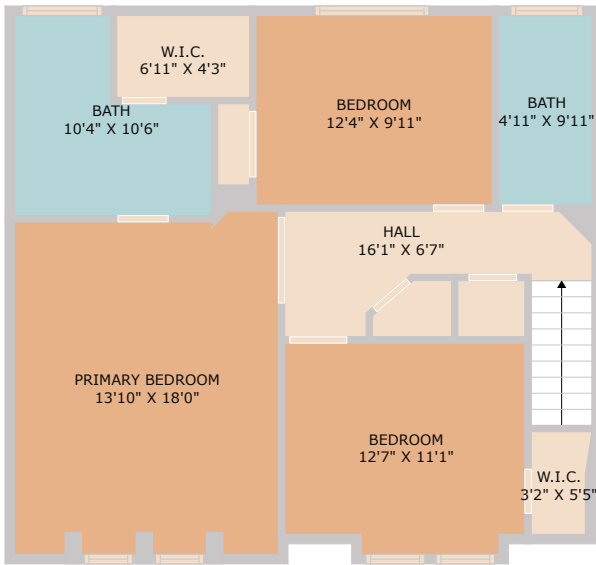

TWIST TOURS

TWIST TOURS