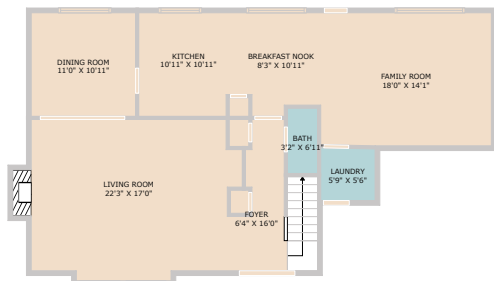

TWIST TOURS

TWIST TOURS

FLOOR 1

TWIST TOURS

© 2025 TBD. All rights reserved. This floor plan is an approximation of existing structures and features and is provided for convenience only with the permission of the seller. All measurements are approximate and not guaranteed to be exact or to scale. Buyer should confirm measurements using their own sources.