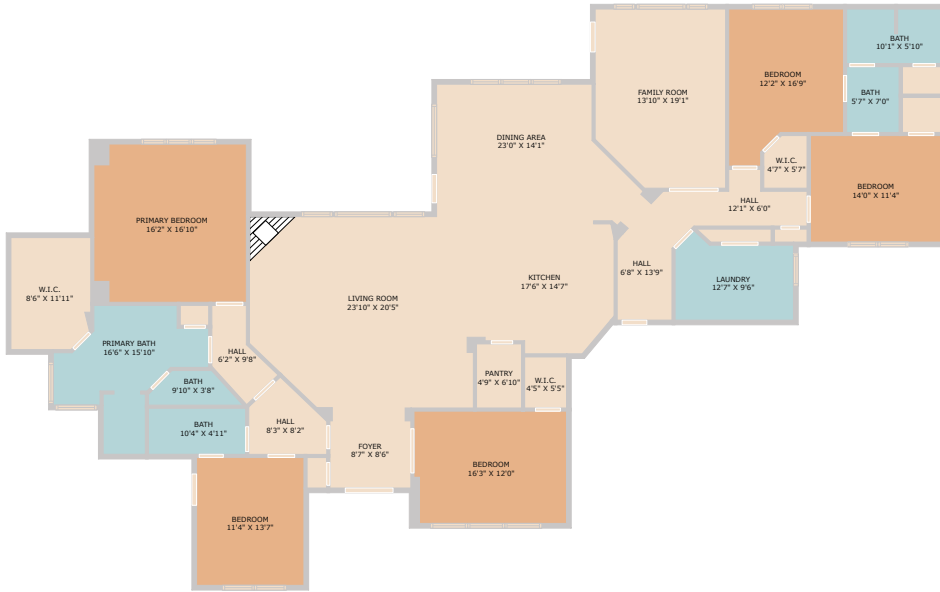

**TWIST
TOURS**