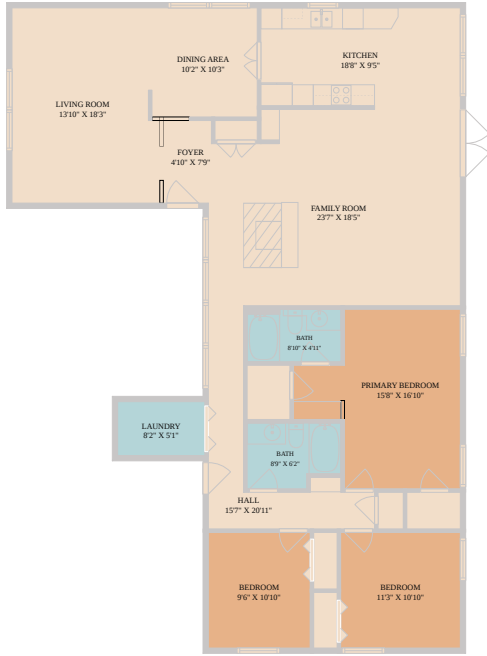

**TWIST
TOURS**