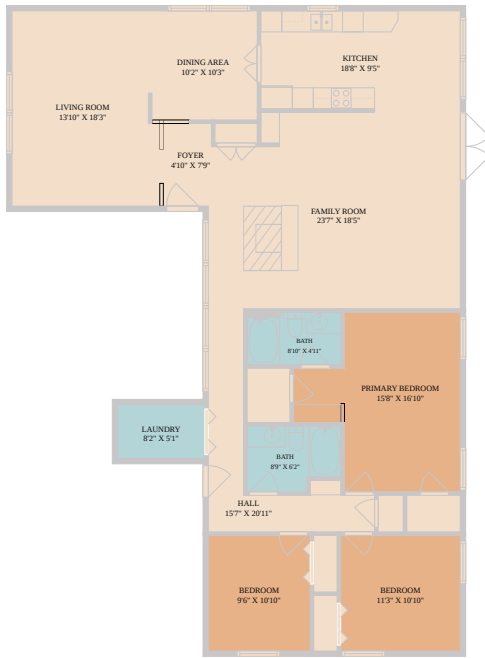

**TWIST
TOURS**

© 2026 331 Enterprises, LLC. All rights reserved. This floor plan is an approximation of existing structures and features and is provided for convenience only with the permission of the seller. All measurements are approximate and not guaranteed to be exact or to scale. Buyer should confirm measurements using their own sources.