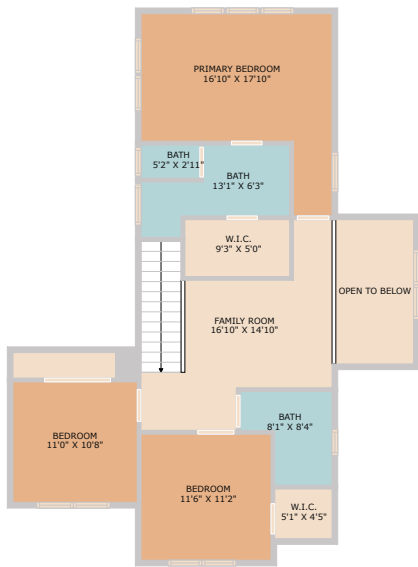

TWIST TOURS

TWIST TOURS