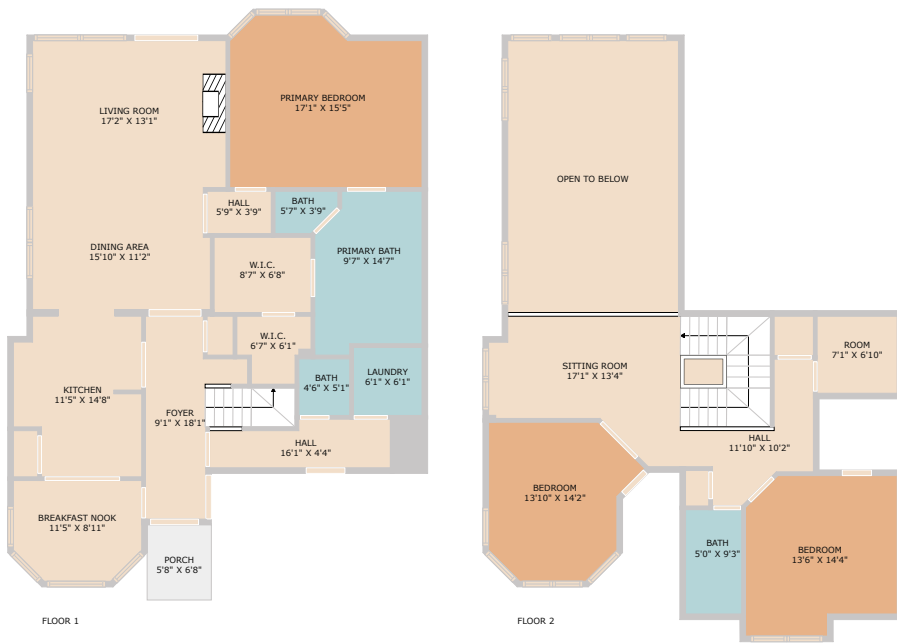

**TWIST
TOURS**

© 2025 TBD. All rights reserved. This floor plan is an approximation of existing structures and features and is provided for convenience only with the permission of the seller. All measurements are approximate and not guaranteed to be exact or to scale. Buyer should confirm measurements using their own sources.