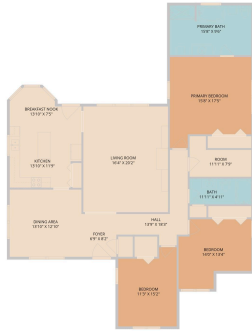

TWIST TOURS