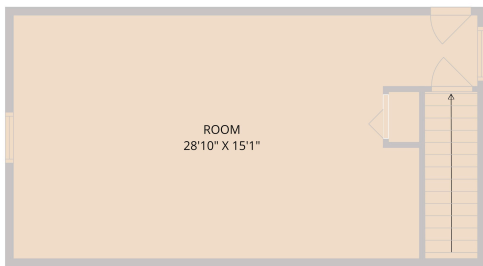

TWIST TOURS