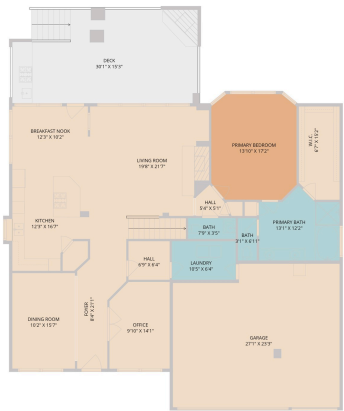

TWIST TOURS