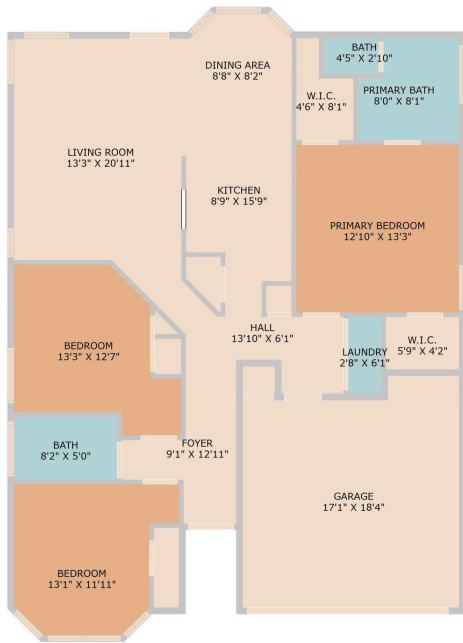

**TWIST
TOURS**

**TWIST
TOURS**

© 2025 TBD. All rights reserved. This floor plan is an approximation of existing structures and features and is provided for convenience only with the permission of the seller. All measurements are approximate and not guaranteed to be exact or to scale. Buyer should confirm measurements using their own sources.