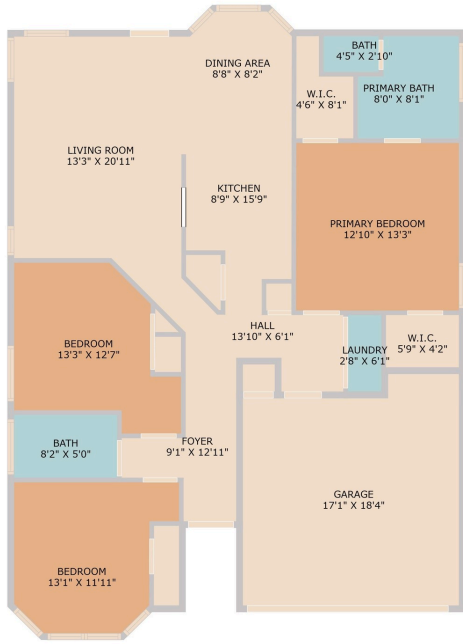

**TWIST
TOURS**

**TWIST
TOURS**

© 2025 TBD. All rights reserved. This floor plan is an approximation of existing structures and features and is provided for convenience only with the permission of the seller. All measurements are approximate and not guaranteed to be exact or to scale. Buyer should confirm measurements using their own sources.