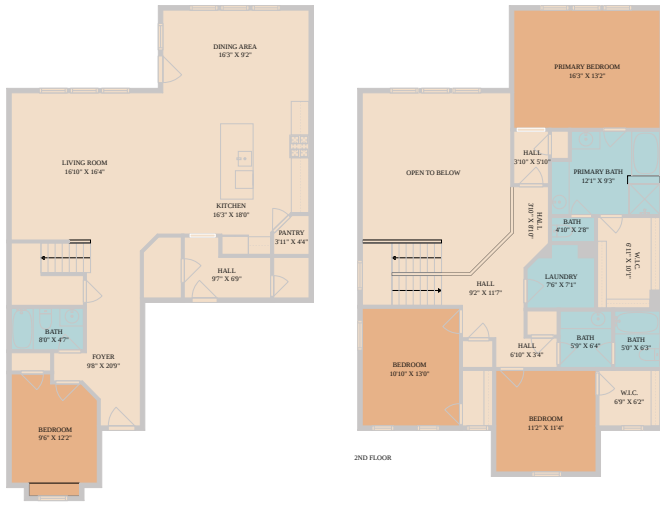

TWIST TOURS