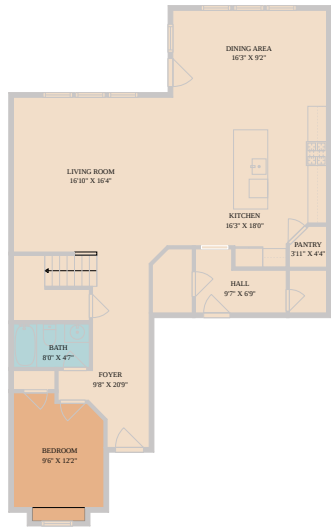

TWIST TOURS