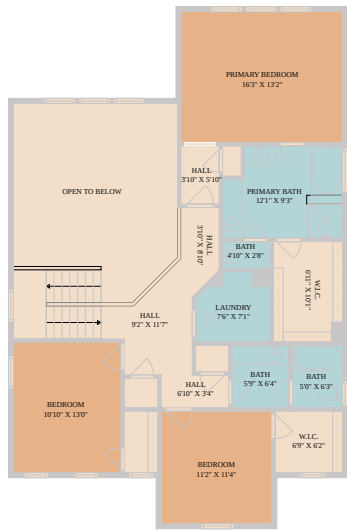

TWIST TOURS