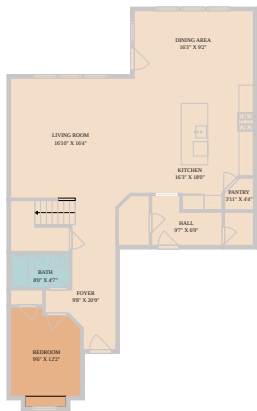

TWIST TOURS