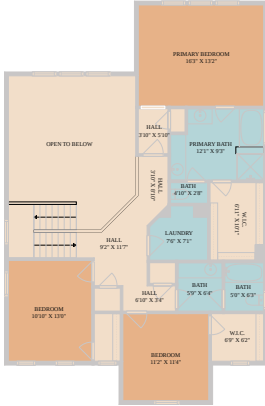

TWIST TOURS