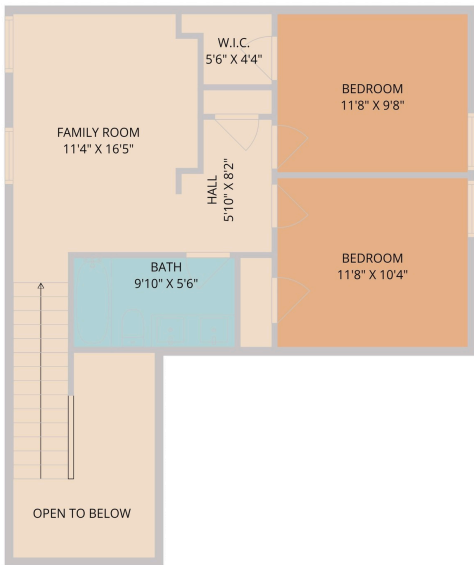

**TWIST
TOURS**

© 2026 331 Enterprises, LLC. All rights reserved. This floor plan is an approximation of existing structures and features and is provided for convenience only with the permission of the seller. All measurements are approximate and not guaranteed to be exact or to scale. Buyer should confirm measurements using their own sources.