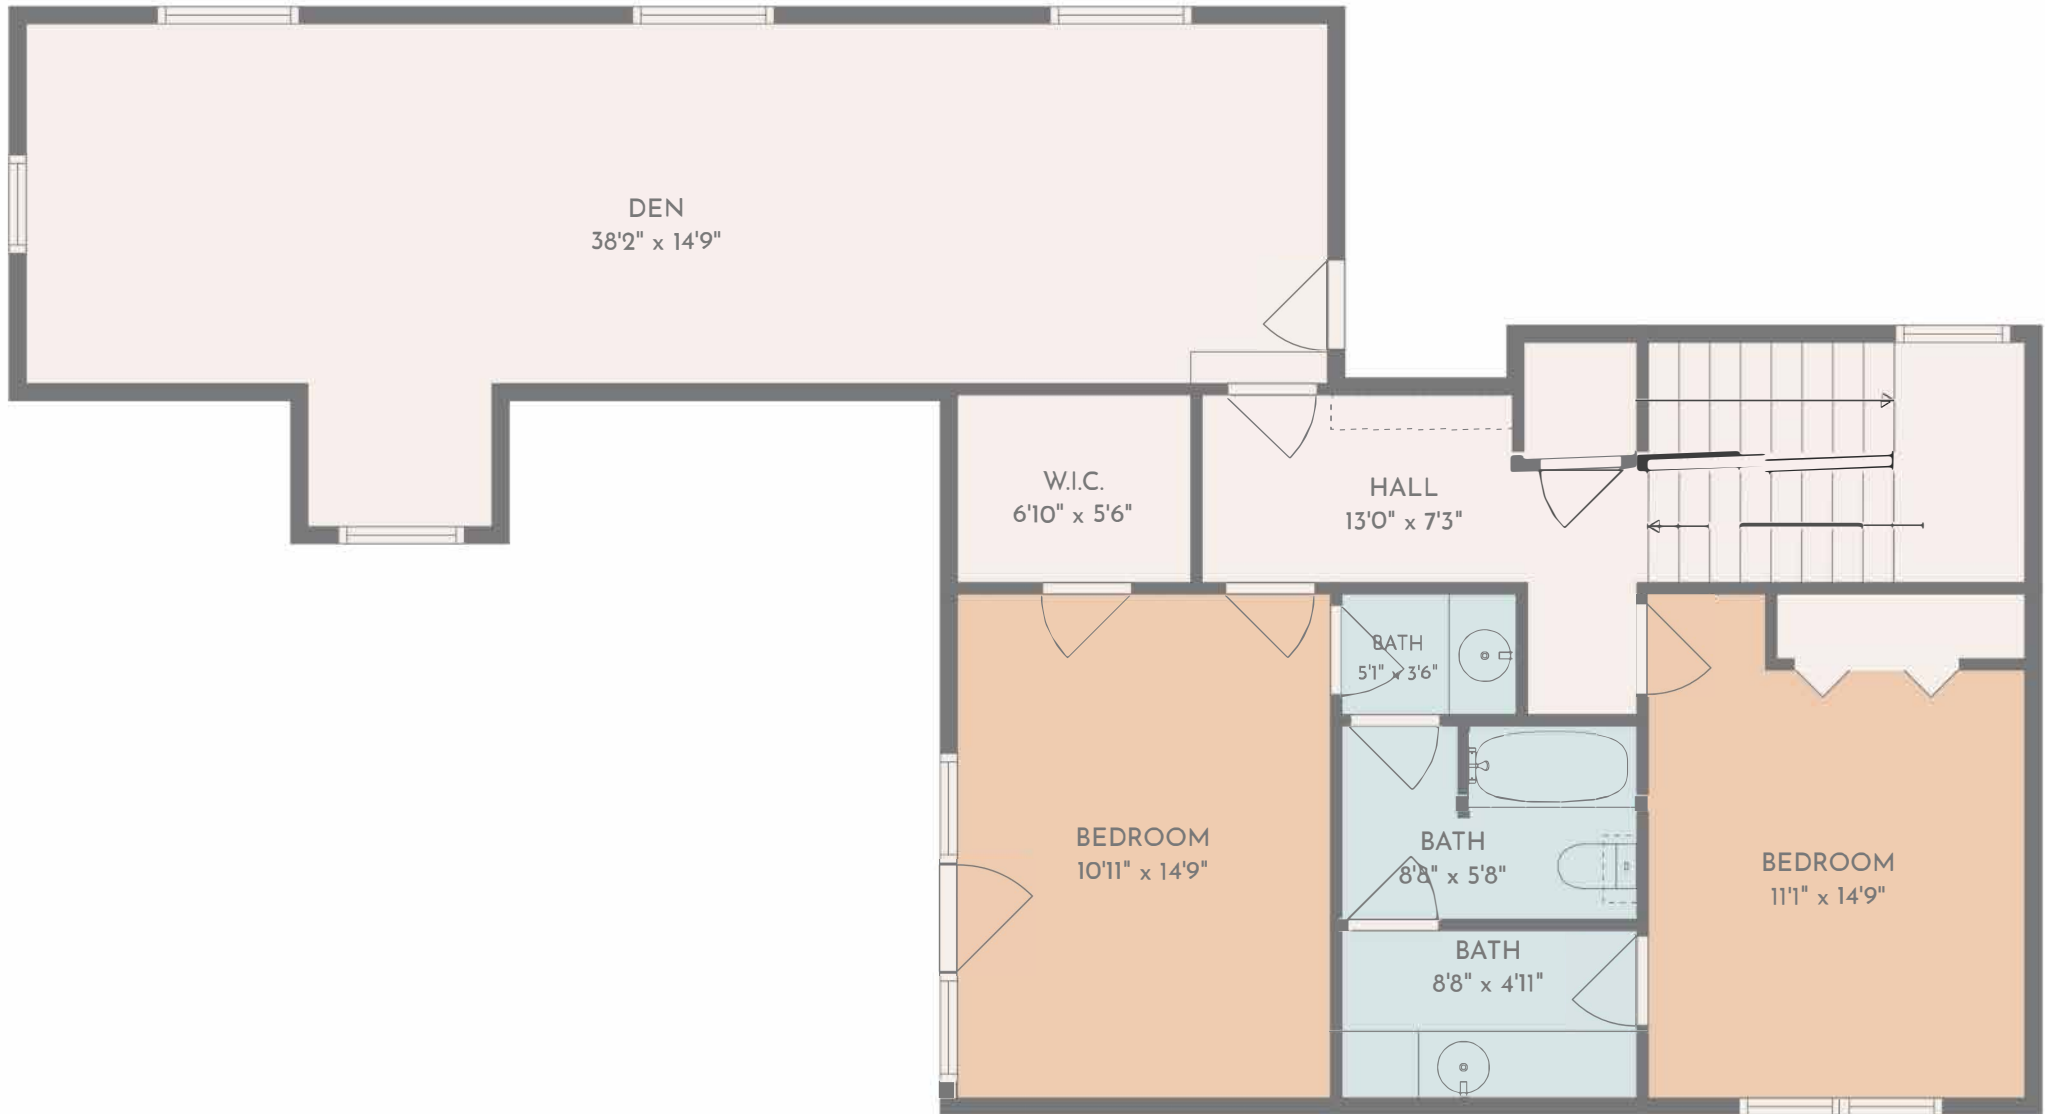

4419 MARATHON BLVD - 1ST FLOOR

FLOOR PLAN CREATED BY CUBICASA APP. MEASUREMENTS DEEMED HIGHLY RELIABLE BUT NOT GUARANTEED.

4419 MARATHON BLVD - 2ND FLOOR

FLOOR PLAN CREATED BY CUBICASA APP. MEASUREMENTS DEEMED HIGHLY RELIABLE BUT NOT GUARANTEED.

4419 MARATHON BLVD - COMPLETE FLOOR PLAN

FLOOR PLAN CREATED BY CUBICASA APP. MEASUREMENTS DEEMED HIGHLY RELIABLE BUT NOT GUARANTEED.