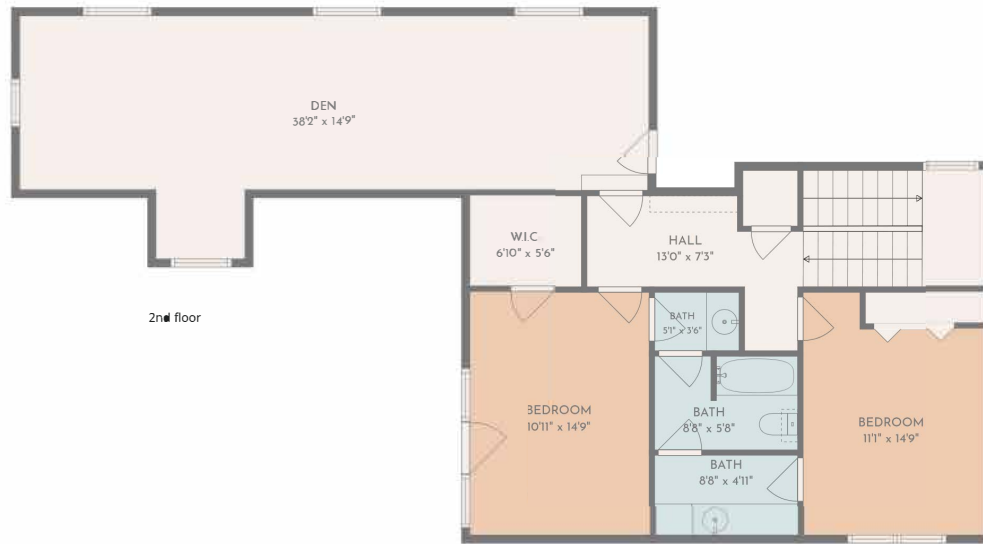

4419 MARATHON BLVD - 1ST FLOOR

FLOOR PLAN CREATED BY CUBICASA APP. MEASUREMENTS DEEMED HIGHLY RELIABLE BUT NOT GUARANTEED.

4419 MARATHON BLVD - 2ND FLOOR

FLOOR PLAN CREATED BY CUBICASA APP. MEASUREMENTS DEEMED HIGHLY RELIABLE BUT NOT GUARANTEED.

4419 MARATHON BLVD - COMPLETE FLOOR PLAN

FLOOR PLAN CREATED BY CUBICASA APP. MEASUREMENTS DEEMED HIGHLY RELIABLE BUT NOT GUARANTEED.