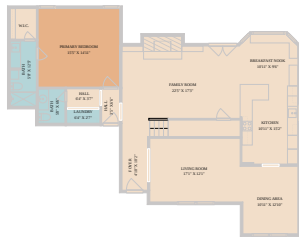

11105 Wintergreen Hill
Austin, TX 78750

See online or with your mobile device:
<https://11105wintergreenhill.mls.tours>

TWIST TOURS

1ST FLOOR

TWIST TOURS

2ND FLOOR

TWIST TOURS

Bryan Kelley

📞 512-589-0007

✉ bryan@abramsandassociates.com

© 2026 331 Enterprises, LLC. All rights reserved. This floor plan is an approximation of existing structures and features and is provided for convenience only with the permission of the seller. All measurements are approximate and not guaranteed to be exact or to scale. Buyer should confirm measurements using their own sources.