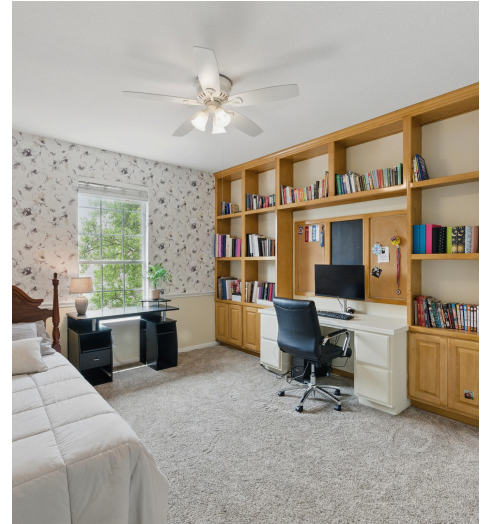

© 2025 TBD. All rights reserved. This floor plan is an approximation of existing structures and features and is provided for convenience only with the permission of the seller. All measurements are approximate and not guaranteed to be exact or to scale. Buyer should confirm measurements using their own sources.