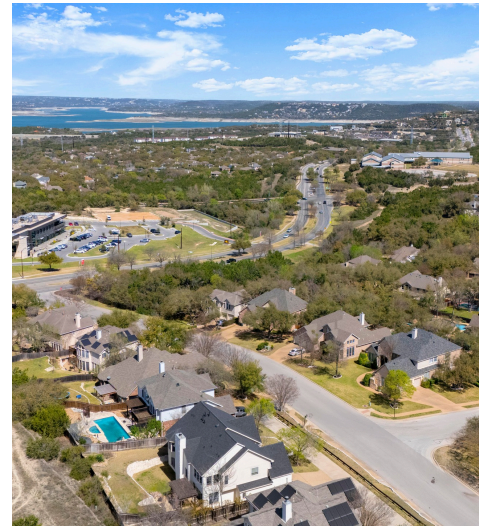

12029 Portobella Drive
Austin, TX 78732

See online or with your mobile device:
<https://12029portobelladrive.mls.tours>

Julie Waidelich

✉ julie@nestpropertiesaustin.com