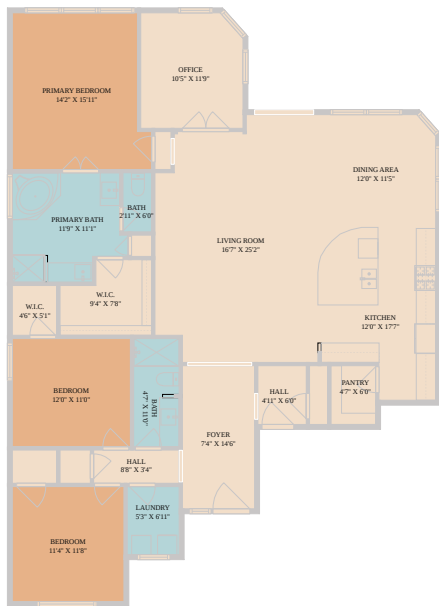

**TWIST
TOURS**

**TWIST
TOURS**

Lori Elam

Realtor

📞 512-762-0240

✉️ lorielam@realtyaustin.com

🌐 www.compass.com

© 2026 331 Enterprises, LLC. All rights reserved. This floor plan is an approximation of existing structures and features and is provided for convenience only with the permission of the seller. All measurements are approximate and not guaranteed to be exact or to scale. Buyer should confirm measurements using their own sources.