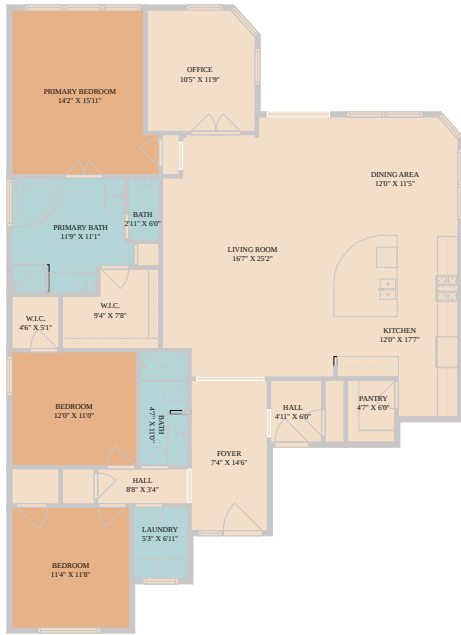

**TWIST
TOURS**

**TWIST
TOURS**

© 2026 331 Enterprises, LLC. All rights reserved. This floor plan is an approximation of existing structures and features and is provided for convenience only with the permission of the seller. All measurements are approximate and not guaranteed to be exact or to scale. Buyer should confirm measurements using their own sources.