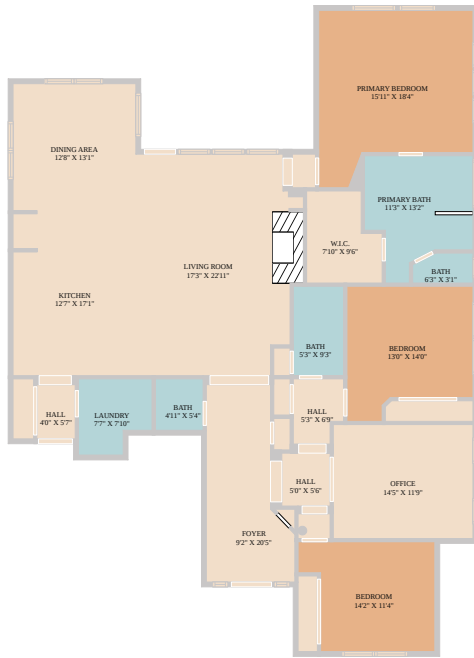

**TWIST
TOURS**

© 2026 331 Enterprises, LLC. All rights reserved. This floor plan is an approximation of existing structures and features and is provided for convenience only with the permission of the seller. All measurements are approximate and not guaranteed to be exact or to scale. Buyer should confirm measurements using their own sources.