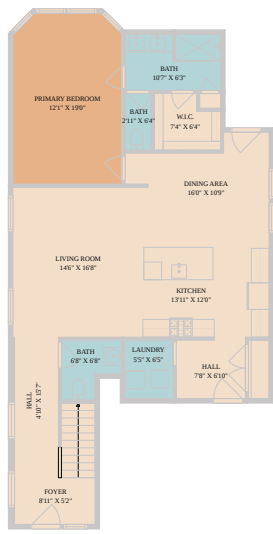

TWIST
TOURS

TWIST
TOURS

TWIST
TOURS

© 2026 331 Enterprises, LLC. All rights reserved. This floor plan is an approximation of existing structures and features and is provided for convenience only with the permission of the seller. All measurements are approximate and not guaranteed to be exact or to scale. Buyer should confirm measurements using their own sources.