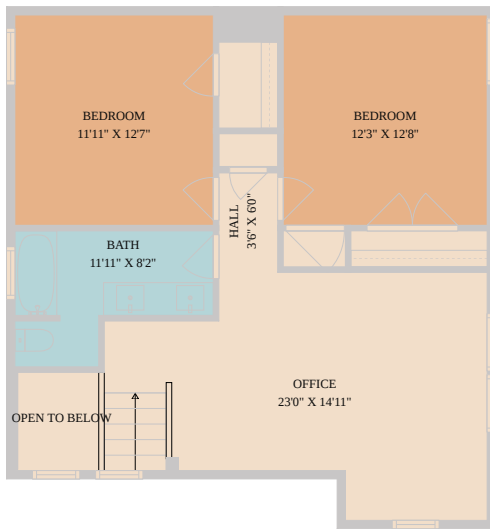

TWIST
TOURS