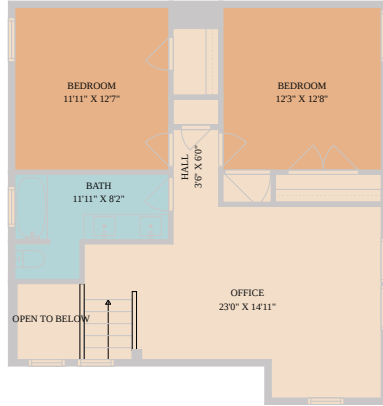

**TWIST
TOURS**