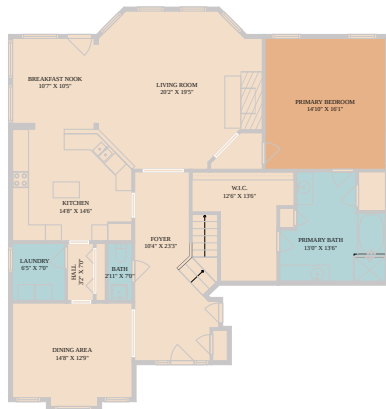

**TWIST
TOURS**