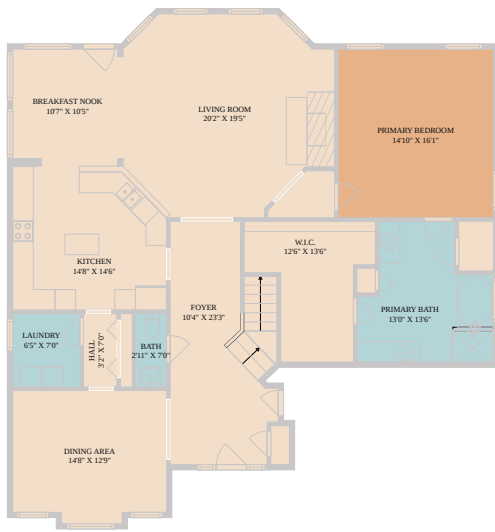

TWIST TOURS

TWIST TOURS

TWIST TOURS

© 2026 331 Enterprises, LLC. All rights reserved. This floor plan is an approximation of existing structures and features and is provided for convenience only with the permission of the seller. All measurements are approximate and not guaranteed to be exact or to scale. Buyer should confirm measurements using their own sources.