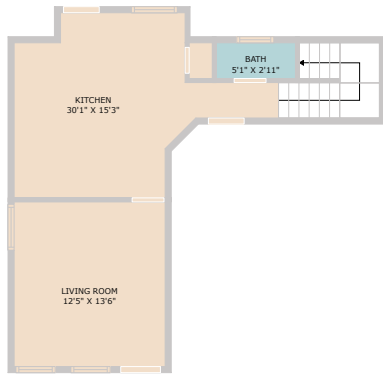

**TWIST
TOURS**

**TWIST
TOURS**

FLOOR 1

**TWIST
TOURS**

© 2025 331 Enterprises, LLC. All rights reserved. This floor plan is an approximation of existing structures and features and is provided for convenience only with the permission of the seller. All measurements are approximate and not guaranteed to be exact or to scale. Buyer should confirm measurements using their own sources.