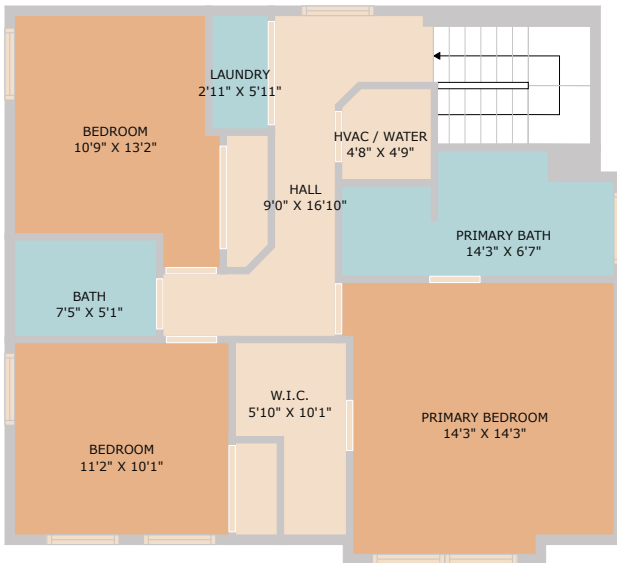

**TWIST
TOURS**

**TWIST
TOURS**