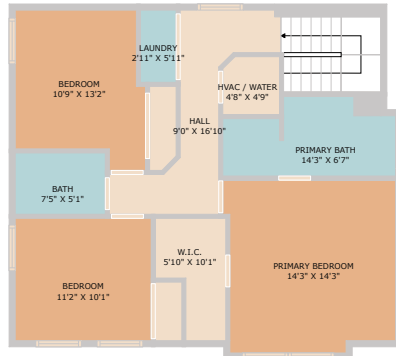

**TWIST
TOURS**

**TWIST
TOURS**

FLOOR 2

**TWIST
TOURS**

© 2025 331 Enterprises, LLC. All rights reserved. This floor plan is an approximation of existing structures and features and is provided for convenience only with the permission of the seller. All measurements are approximate and not guaranteed to be exact or to scale. Buyer should confirm measurements using their own sources.