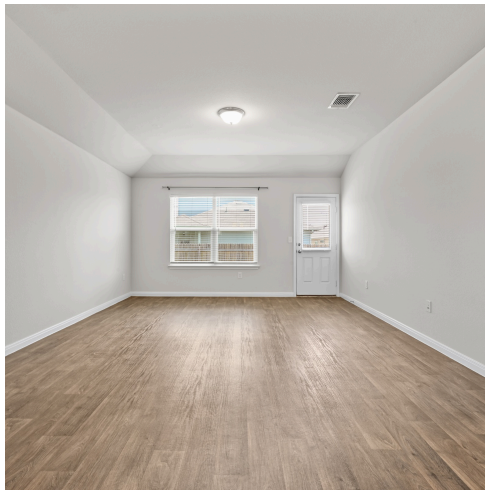

13800 Levy Lane
Pflugerville, TX 78660

See online or with your mobile device:
<https://13800levylane.mls.tours>

Mariella Cabral Rivero

Real Estate Agent

📞 512-762-7731

✉️ mariellar2014@gmail.com