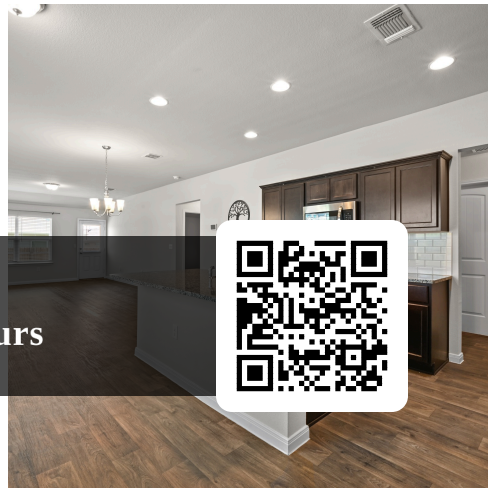

13800 Levy Lane
Pflugerville, TX 78660

See online or with your mobile device:
<https://13800levylane.mls.tours>

Mariella Cabral Rivero

Real Estate Agent

📞 512-762-7731

✉️ mariellar2014@gmail.com