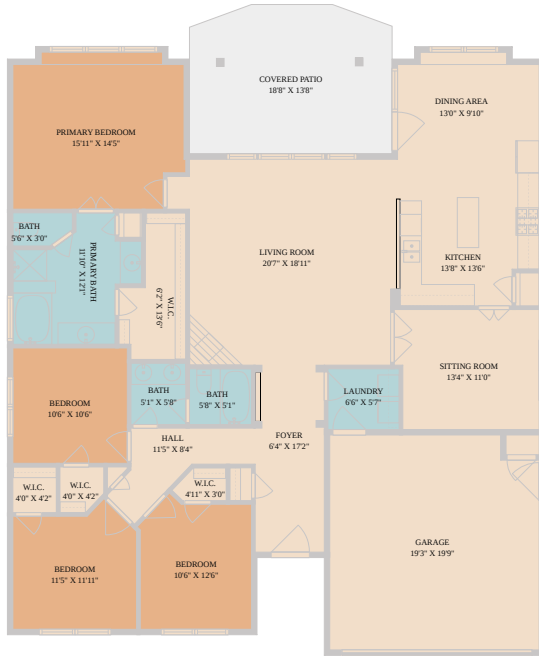

**TWIST
TOURS**

Susan Hershey

Realtor

📞 512-818-0429

✉️ shershey@kw.com

© 2026 331 Enterprises, LLC. All rights reserved. This floor plan is an approximation of existing structures and features and is provided for convenience only with the permission of the seller. All measurements are approximate and not guaranteed to be exact or to scale. Buyer should confirm measurements using their own sources.