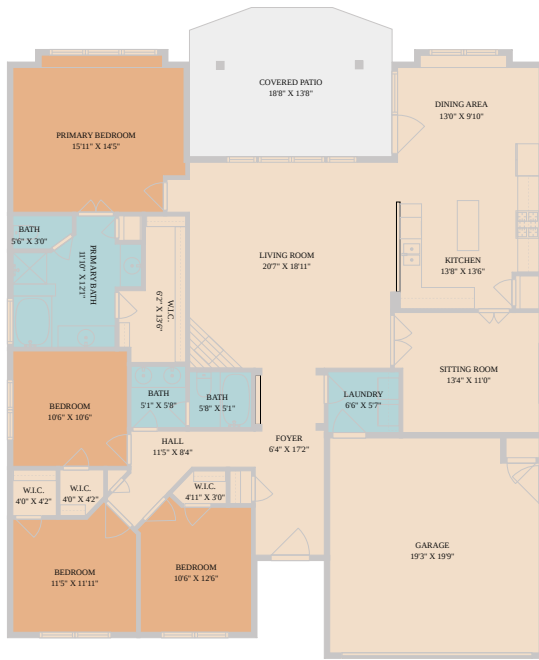

**TWIST
TOURS**

© 2026 331 Enterprises, LLC. All rights reserved. This floor plan is an approximation of existing structures and features and is provided for convenience only with the permission of the seller. All measurements are approximate and not guaranteed to be exact or to scale. Buyer should confirm measurements using their own sources.