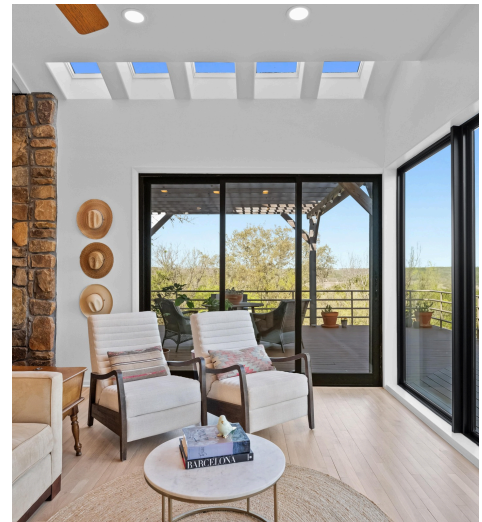

Jennifer Gongaware

Jennifer Gongaware Realtor

📞 5127846301

✉️ jennifer@gongawarerealtor.com

🌐 www.gongawarerealtor.com

© 2025 TBD. All rights reserved. This floor plan is an approximation of existing structures and features and is provided for convenience only with the permission of the seller. All measurements are approximate and not guaranteed to be exact or to scale. Buyer should confirm measurements using their own sources.