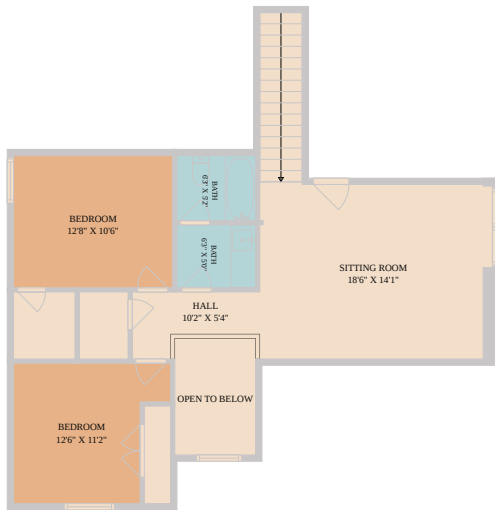

TWIST TOURS