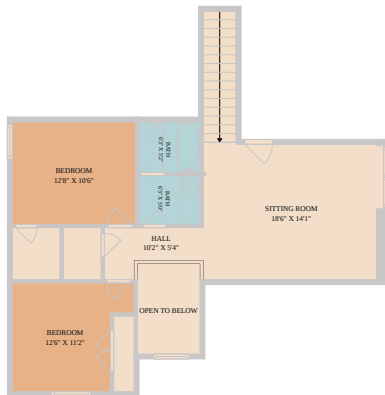

**TWIST
TOURS**