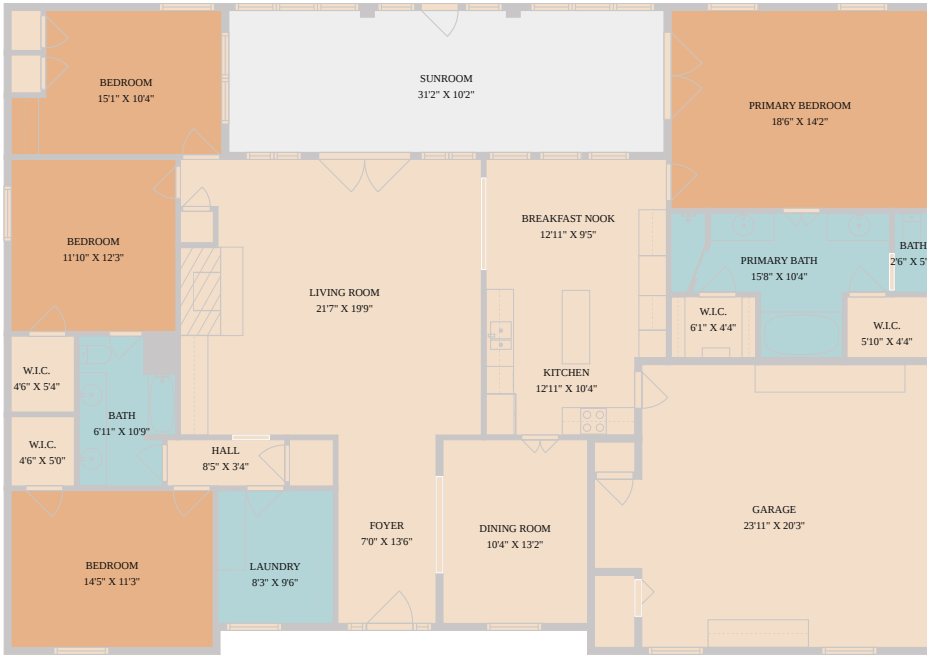

TWIST TOURS

© 2026 331 Enterprises, LLC. All rights reserved. This floor plan is an approximation of existing structures and features and is provided for convenience only with the permission of the seller. All measurements are approximate and not guaranteed to be exact or to scale. Buyer should confirm measurements using their own sources.